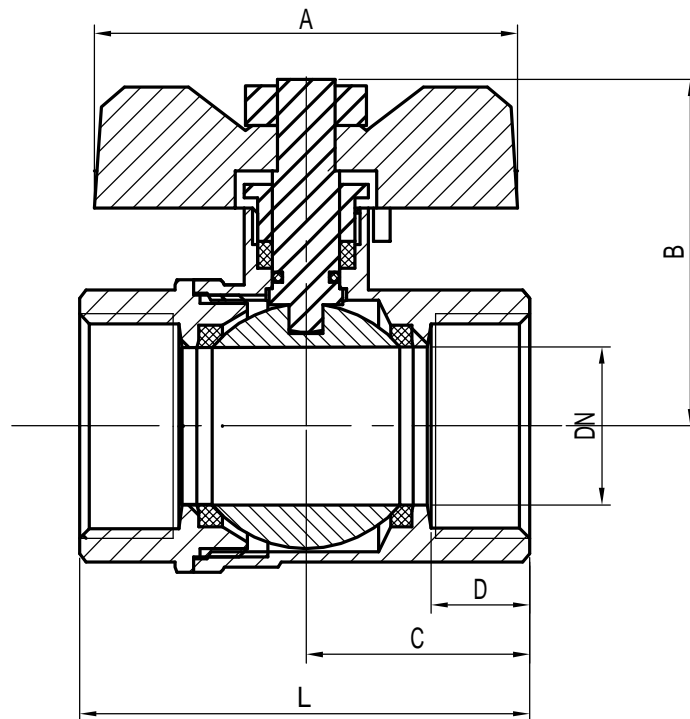

Manufacturer: Yuhuan Alllead Copper Industries Co., Ltd

A-8012 Brass Ball Valves - Butterfly Handle

SIZE	A	B	C	D	L	SW	DN
1/2"	52	43	26.5	13.5	60	24.5	14.5
3/4"	55	45	30	14	65	30	18.5
1"	62	52	33.5	15	73.5	38	23.5